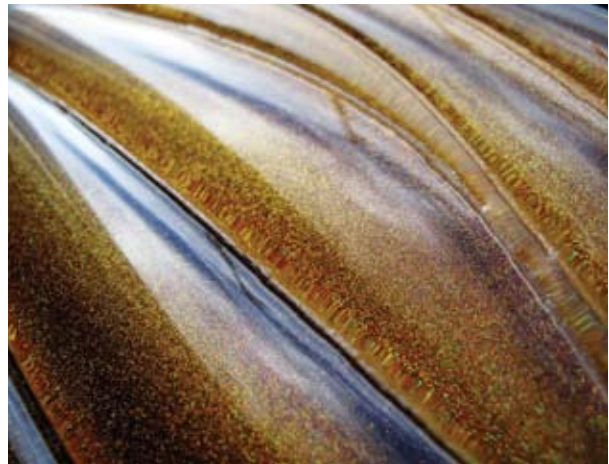

## Press Release: **Gemstones (Feb 2007)**

Nathan Allan Glass Studios Inc is excited to introduce another unique and spectacular glass product, "Gemstones." Something new, something different, Gemstone colors glitter on Nathan Allan's original Freeform textures. Gemstone colors are a mixture of Nathan Allan Clear Finish Colors with pearlescent frosting. Ideal for applications where back lighting is difficult, the pearlescent sheen is best achieved with front lighting. Choose colors from our standard inventory, or provide a custom color of your choice. Gemstone colors can be applied to any of our Freeform patterns or 55 standard textures (Gemstone colors display most effectively on Freeform textures.)

Applications include cladding columns, wall coverings, and feature walls. A photograph says a thousand words, but no words describe the real thing. In a very recent presentation tour in Las Vegas, of all our new products presented, the Gemstone color samples received the largest "Wow" factor.