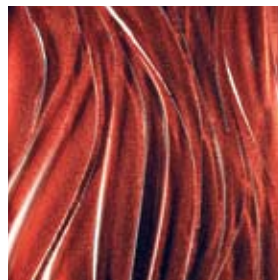

Press Release: **Gemstones (Feb 2007)**

Nathan Allan Glass Studios Inc is excited to introduce another unique and spectacular glass product, "Gemstones." Something new, something different, Gemstone colors glitter on Nathan Allan's original Freeform textures. Gemstone colors are a mixture of Nathan Allan Clear Finish Colors with pearlescent frosting. Ideal for applications where back lighting is difficult, the pearlescent sheen is best achieved with front lighting. Choose colors from our standard inventory, or provide a custom color of your choice. Gemstone colors can be applied to any of our Freeform patterns or 55 standard textures (Gemstone colors display most effectively on Freeform textures.)

Applications include cladding columns, wall coverings, and feature walls. A photograph says a thousand words, but no words describe the real thing. In a very recent presentation tour in Las Vegas, of all our new products presented, the Gemstone color samples received the largest "Wow" factor.

FOR IMMEDIATE RELEASE | CONTACT **Barry Allan**, Director, Nathan Allan Glass Studios Inc | TEL 604.277.8533 ext 225 | EMAIL bm@nathanallan.com

Ruby

Rev: 2007.04 Gemstones PR.indd