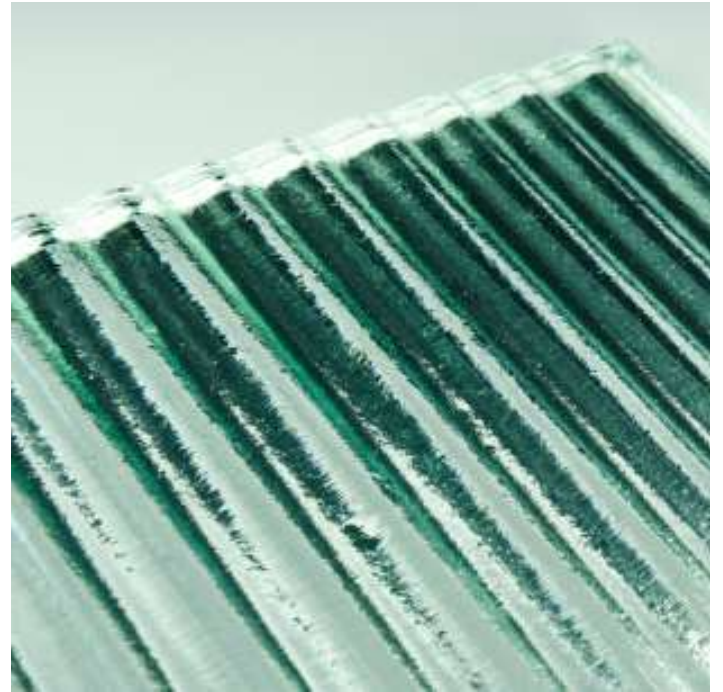

NATHAN ALLAN
GLASS STUDIOS

ARROYO CLEAR SILVERED

PRODUCT INFORMATION

Arroyo Clear Silvered Textured Glass combines various architectural glass details into one final portrait. The Linear Flutes are produced in a wide pattern and lightly touched with our Sandstone texture. At the same time, the Flutes are formed into a wavy, corrugated shape, and separated by thin clear lines of pattern. On top of all this, our Arroyo Clear Silvered glass is laminated to a mirror back panel, which highlights and greatly enhances the minute details in the texture. Ideal for all cladding and wall mounting applications, this safety glass can be produced in clear or low iron glass, and in panels up to 5'0 x 10'0.

Application : Cladding, Doors, Feature Walls

Collection : Classic

Series : Directional

Glass Type : Clear / Low Iron, Bronze / Black

Finishes : Frosted or Etched

Color : Lucent, Gemstone

Max. Size : Panels up to 5'0 x 10'0 (1.5 x 3.0 m)

Thickness : 5/16, 3/8, 1/2 (8 mm, 10mm, 12 mm)

Safety : Tempered / Laminated

Arroyo Clear Silvered

Arroyo Low Iron Silvered

Arroyo Low Iron

TIFFANY & CO, PARAMUS, NJ