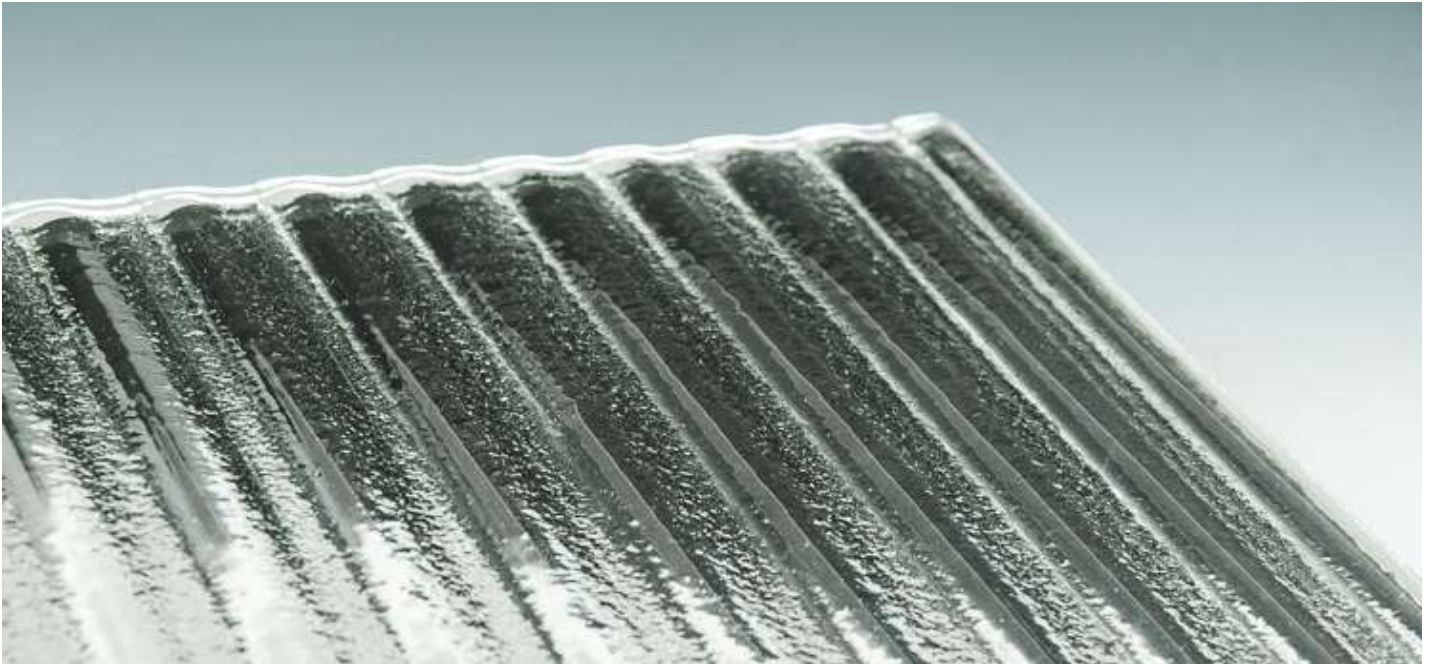

NATHAN ALLAN
GLASS STUDIOS

ARROYO CLEAR SILVERED

PRODUCT INFORMATION

Arroyo Clear Silvered Textured Glass combines various architectural glass details into one final portrait. The Linear Flutes are produced in a wide pattern and lightly touched with our Sandstone texture. At the same time, the Flutes are formed into a wavy, corrugated shape, and separated by thin clear lines of pattern. On top of all this, our Arroyo Clear Silvered glass is laminated to a mirror back panel, which highlights and greatly enhances the minute details in the texture. Ideal for all cladding and wall mounting applications, this safety glass can be produced in clear or low iron glass, and in panels up to 5'0 x 10'0.

Application : Cladding, Doors, Feature Walls

Collection : Classic

Series : Directional

Glass Type : Clear / Low Iron, Bronze / Black

Finishes : Frosted or Etched

Color : Lucent, Gemstone

Max. Size : Panels up to 5'0 x 10'0 (1.5 x 3.0 m)

Thickness : 5/16, 3/8, 1/2 (8 mm, 10mm, 12 mm)

Safety : Tempered / Laminated

Arroyo Clear Silvered

Arroyo Low Iron Silvered

Arroyo Low Iron

TIFFANY & CO, PARAMUS, NJ