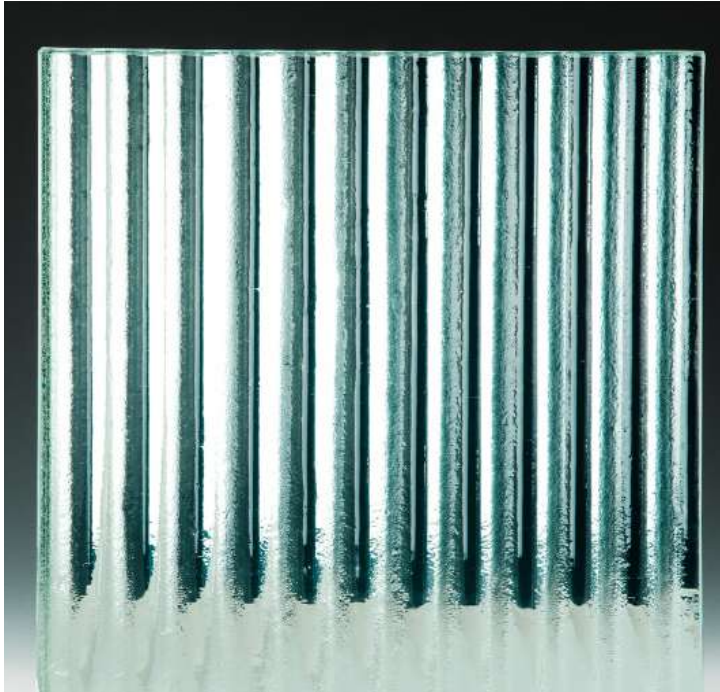

NATHAN ALLAN
GLASS STUDIOS

ARROYO CLEAR SILVERED

PRODUCT INFORMATION

Arroyo Clear Silvered Textured Glass combines various architectural glass details into one final portrait. The Linear Flutes are produced in a wide pattern and lightly touched with our Sandstone texture. At the same time, the Flutes are formed into a wavy, corrugated shape, and separated by thin clear lines of pattern. On top of all this, our Arroyo Clear Silvered glass is laminated to a mirror back panel, which highlights and greatly enhances the minute details in the texture. Ideal for all cladding and wall mounting applications, this safety glass can be produced in clear or low iron glass, and in panels up to 5'0 x 10'0.

Application : Cladding, Doors, Feature Walls

Collection : Classic

Series : Directional

Glass Type : Clear / Low Iron, Bronze / Black

Finishes : Frosted or Etched

Color : Lucent, Gemstone

Max. Size : Panels up to 5'0 x 10'0 (1.5 x 3.0 m)

Thickness : 5/16, 3/8, 1/2 (8 mm, 10mm, 12 mm)

Safety : Tempered / Laminated

Arroyo Clear Silvered

Arroyo Low Iron Silvered

Arroyo Low Iron

TIFFANY & CO, PARAMUS, NJ