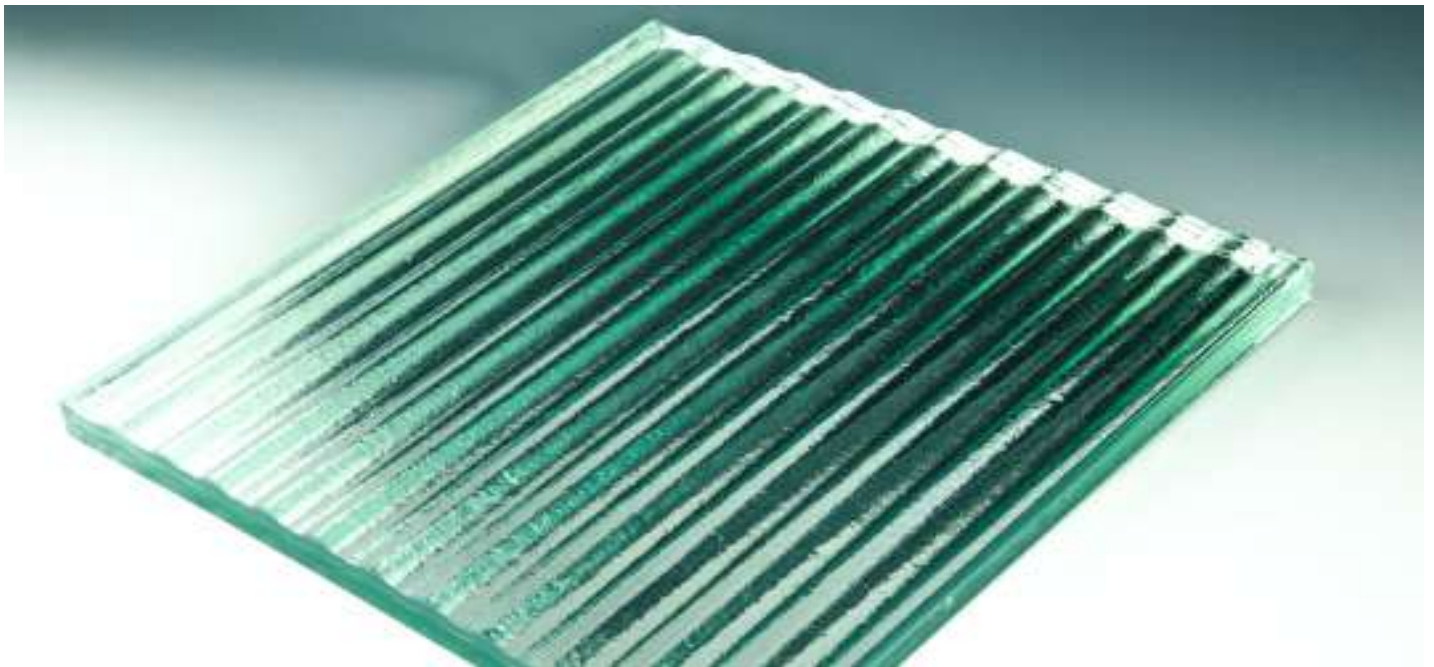

NATHAN ALLAN
GLASS STUDIOS

ARROYO CLEAR SILVERED

PRODUCT INFORMATION

Arroyo Clear Silvered Textured Glass combines various architectural glass details into one final portrait. The Linear Flutes are produced in a wide pattern and lightly touched with our Sandstone texture. At the same time, the Flutes are formed into a wavy, corrugated shape, and separated by thin clear lines of pattern. On top of all this, our Arroyo Clear Silvered glass is laminated to a mirror back panel, which highlights and greatly enhances the minute details in the texture. Ideal for all cladding and wall mounting applications, this safety glass can be produced in clear or low iron glass, and in panels up to 5'0 x 10'0.

Application : Cladding, Doors, Feature Walls

Collection : Classic

Series : Directional

Glass Type : Clear / Low Iron, Bronze / Black

Finishes : Frosted or Etched

Color : Lucent, Gemstone

Max. Size : Panels up to 5'0 x 10'0 (1.5 x 3.0 m)

Thickness : 5/16, 3/8, 1/2 (8 mm, 10mm, 12 mm)

Safety : Tempered / Laminated

Arroyo Clear Silvered

Arroyo Low Iron Silvered

Arroyo Low Iron

TIFFANY & CO, PARAMUS, NJ