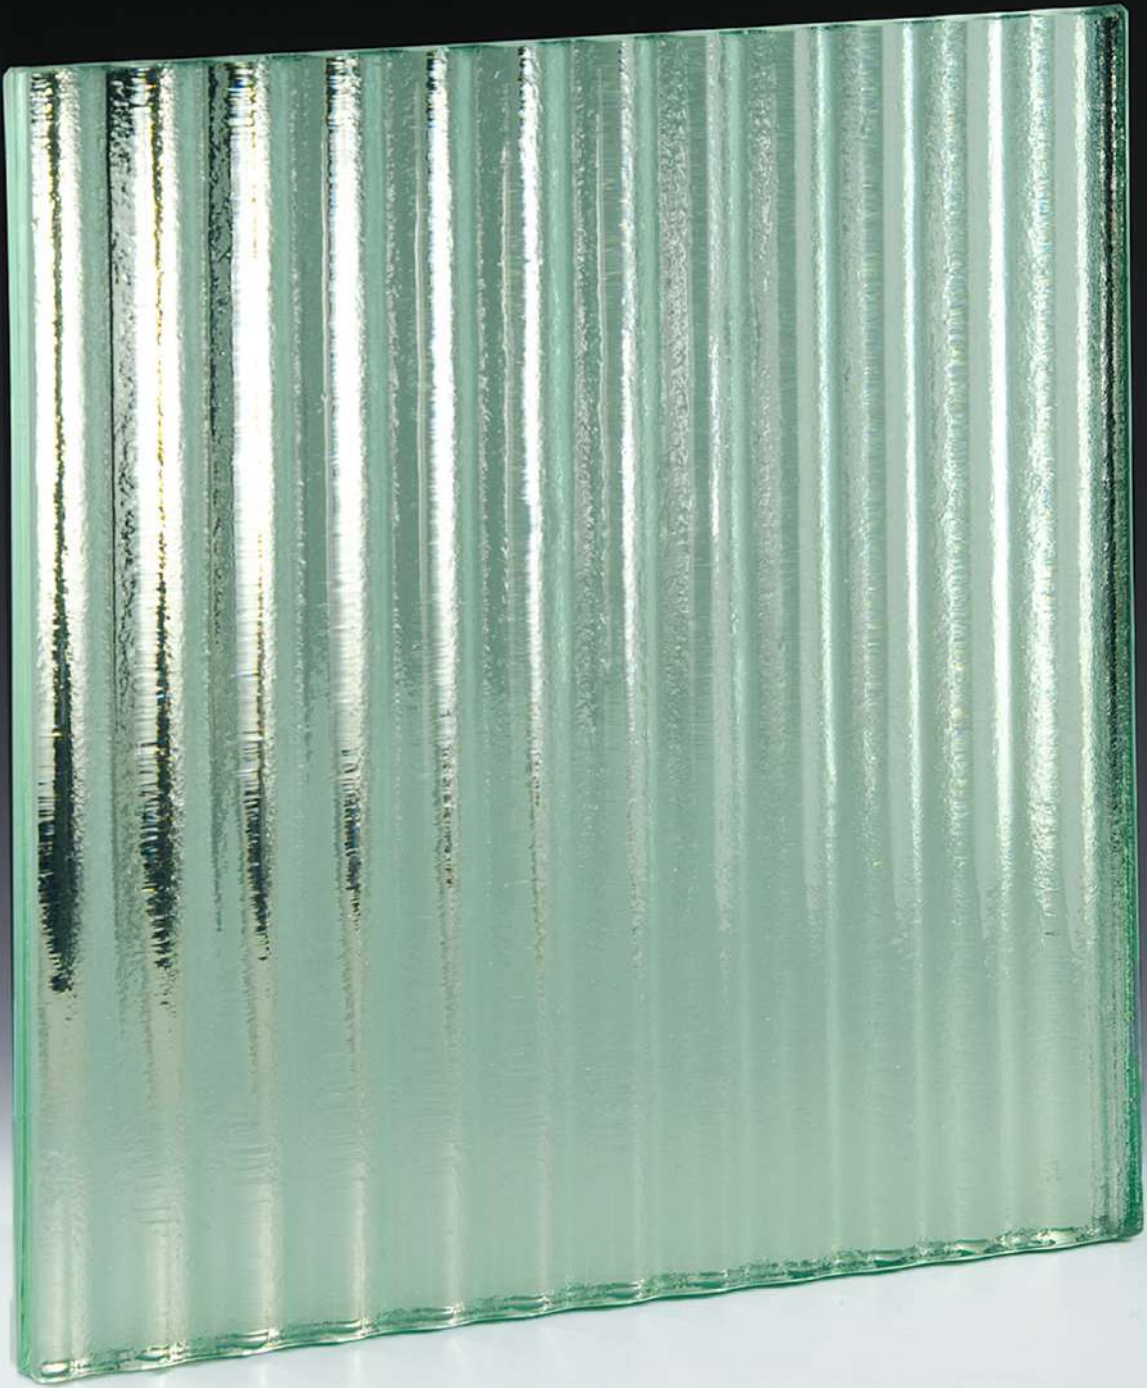

NATHAN ALLAN
GLASS STUDIOS

ARROYO CLEAR SILVERED

PRODUCT INFORMATION

Arroyo Clear Silvered Textured Glass combines various architectural glass details into one final portrait. The Linear Flutes are produced in a wide pattern and lightly touched with our Sandstone texture. At the same time, the Flutes are formed into a wavy, corrugated shape, and separated by thin clear lines of pattern. On top of all this, our Arroyo Clear Silvered glass is laminated to a mirror back panel, which highlights and greatly enhances the minute details in the texture. Ideal for all cladding and wall mounting applications, this safety glass can be produced in clear or low iron glass, and in panels up to 5'0 x 10'0.

Application : Cladding, Doors, Feature Walls

Collection : Classic

Series : Directional

Glass Type : Clear / Low Iron, Bronze / Black

Finishes : Frosted or Etched

Color : Lucent, Gemstone

Max. Size : Panels up to 5'0 x 10'0 (1.5 x 3.0 m)

Thickness : 5/16, 3/8, 1/2 (8 mm, 10mm, 12 mm)

Safety : Tempered / Laminated

Arroyo Clear Silvered

Arroyo Low Iron Silvered

Arroyo Low Iron

TIFFANY & CO, PARAMUS, NJ