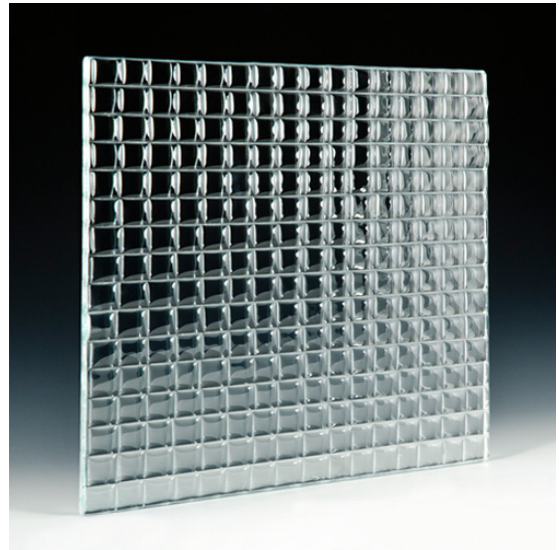

GRILLE TEXTURED GLASS

PRODUCT INFORMATION

Formation Series Grille Textured Glass is an off shoot of our extremely popular Convex Glass Series. Produced with a Convex Style mold, the design is reduced in size to create a dazzling, micro pattern. This contemporary glass can be produced in clear or low iron glass, and in panels up to 5'0 x 10'0. Each panel will be safety tempered to meet building code requirements. For added effect, frosted, fire frosted, and color finishes can be easily applied to create a stronger privacy effect or a more colorful appearance.

MAXIMUM PANEL SIZE	FEET	METERS				
Annealed or Tempered	5 x 10	1,5 x 3,0				
GLASS TYPES / THICKNESS	1/4" 6 MM	5/16" 8 MM	3/8" 10 MM	1/2" 12 MM	5/8" 15 MM	3/4" 19 MM
Clear	•	•	•	•	•	•
Low Iron	•	•	•	•	•	•
Tints	Aqua Blue, Blue, Green					
	•		•	•		
	•		•	•		
	•		•	•		
Edgework	Machine flat polished					
Color Finishes	Lucent, Gemstone, Duotone, Pearl, Satin					
Privacy Finishes	Frosted or Etched					
Safety	Tempered, Laminated					
Cleaning	Our glass products can be cleaned with liquid cleaners and paper towels, or soft clothes. Liquid cleaners with out ammonia will help reduce streaks on the glass. Avoid all abrasive cleaning materials.					