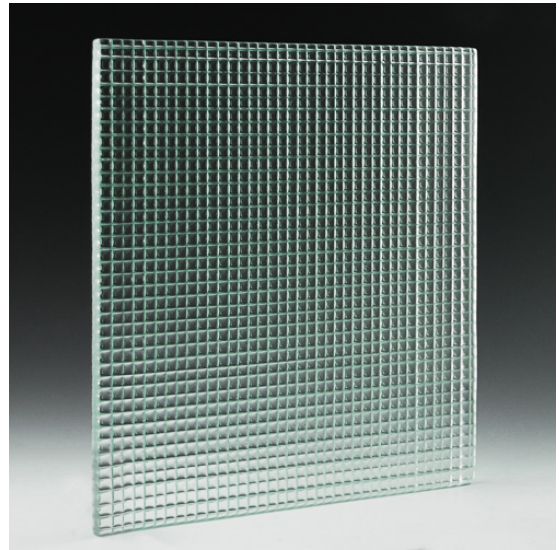

# SCREEN TEXTURED GLASS

## PRODUCT INFORMATION

Formation Series Screen Textured Glass is an off shoot of our extremely popular Convex Glass Series. Produced with a Convex Style mold, the design is reduced in size to create a dazzling, micro pattern. This contemporary glass can be produced in clear or low iron glass, and in panels up to 5'0 x 10'0. Each panel will be safety tempered to meet building code requirements. For added effect, frosted, fire frosted, and color finishes can be easily applied to create a stronger privacy effect or a more colorful appearance.

MAXIMUM PANEL SIZE	FEET	METERS				
Annealed or Tempered	5 x 10	1,5 x 3,0				
GLASS TYPES / THICKNESS	1/4" 6 MM	5/16" 8 MM	3/8" 10 MM	1/2" 12 MM	5/8" 15 MM	3/4" 19 MM
Clear	•	•	•	•	•	•
Low Iron	•	•	•	•	•	•
Tints	Aqua Blue, Blue, Green					
	•		•	•		
	•		•	•		
	•		•	•		
Edgework	Machine flat polished					
Color Finishes	Lucent, Gemstone, Duotone, Pearl, Satin					
Privacy Finishes	Frosted or Etched					
Safety	Tempered, Laminated					
Cleaning	Our glass products can be cleaned with liquid cleaners and paper towels, or soft clothes. Liquid cleaners with out ammonia will help reduce streaks on the glass. Avoid all abrasive cleaning materials.					