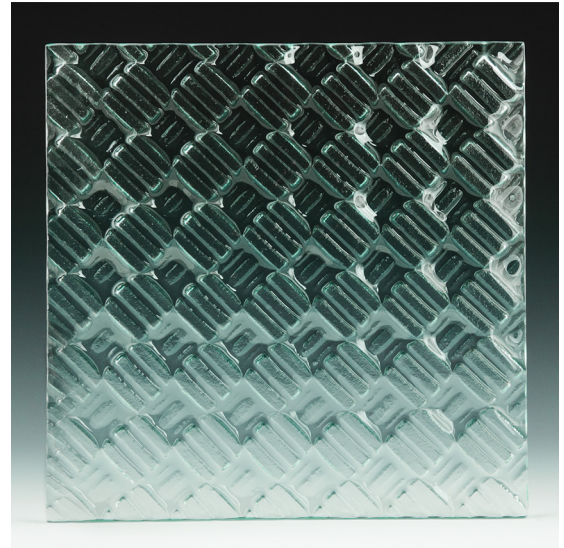

TREO TEXTURED GLASS

PRODUCT INFORMATION

Treo Textured Glass. This simple, yet contrasting combination of our Natural and Pebble textures, has formed our Treo Textured Glass. Similar to a chess or checker game board in design, the 2 distinct textures blend and contract simultaneously. Raised clear lines surrounding each small square heighten the pattern, making it more distinct. Often produced using clear glass, which has a light natural green tint and richer tone. Also available in the more crystal clear low iron glass. Produced in cut to size panels, up to 5'0 x 10'0.

Applications: Balustrade, Cladding, Doors, Facades, Feature Walls, Lighting, Partitions, Walls

MAXIMUM PANEL SIZE	FEET	METERS				
Annealed or Tempered	5 x 10	1.5 x 3.0	* Some Directional Textures available up to 6'0 wide			
GLASS TYPES / THICKNESS	1/4" 6 MM	5/16" 8 MM	3/8" 10 MM	1/2" 12 MM	5/8" 15 MM	3/4" 19 MM
Clear	•	•	•	•	•	•
Low Iron	•	•	•	•	•	•
Tints	Aqua Blue, Blue, Green					
	•		•	•		
	•		•	•		
	•		•	•		
Black	•		•	•		
Bronze	•		•	•		
Edgework	Machine flat polished					
Color Finishes	Lucent, Gemstone, Duotone, Pearl					
Privacy Finishes	Frosted or Etched					
Safety	Tempered, Laminated					
Cleaning	Our glass products can be cleaned with liquid cleaners and paper towels, or soft clothes. Liquid cleaners with out ammonia will help reduce streaks on the glass. Avoid all abrasive cleaning materials.					