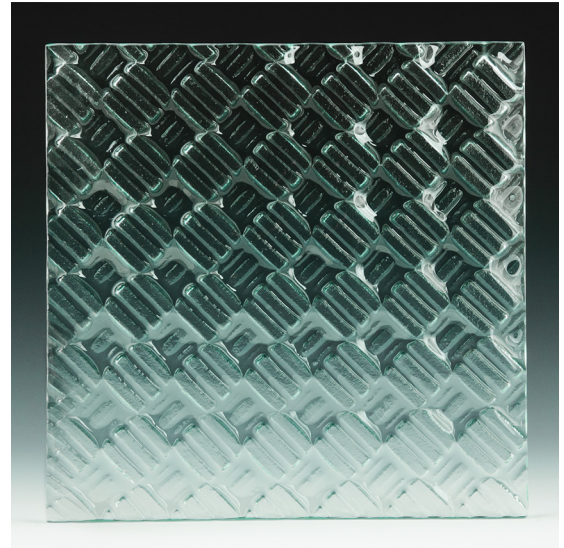

TREO TEXTURED GLASS

PRODUCT INFORMATION

Treo Textured Glass. This simple, yet contrasting combination of our Natural and Pebble textures, has formed our Treo Textured Glass. Similar to a chess or checker game board in design, the 2 distinct textures blend and contract simultaneously. Raised clear lines surrounding each small square heighten the pattern, making it more distinct. Often produced using clear glass, which has a light natural green tint and richer tone. Also available in the more crystal clear low iron glass. Produced in cut to size panels, up to 5'0 x 10'0.

Applications: Balustrade, Cladding, Doors, Facades, Feature Walls, Lighting, Partitions, Walls

| MAXIMUM PANEL SIZE | FEET | METERS | | | | |
|-------------------------|--|---------------|--|---------------|---------------|---------------|
| Annealed or Tempered | 5 x 10 | 1.5 x 3.0 | * Some Directional Textures available up to 6'0 wide | | | |
| GLASS TYPES / THICKNESS | 1/4" 6 MM | 5/16" 8 MM | 3/8" 10 MM | 1/2" 12 MM | 5/8" 15 MM | 3/4" 19 MM |
| Clear | • | • | • | • | • | • |
| Low Iron | • | • | • | • | • | • |
| Tints | Aqua Blue, Blue, Green | | | | | |
| | • | | • | • | | |
| | • | | • | • | | |
| | • | | • | • | | |
| Edgework | Machine flat polished | | | | | |
| Color Finishes | Lucent, Gemstone, Duotone, Pearl | | | | | |
| Privacy Finishes | Frosted or Etched | | | | | |
| Safety | Tempered or Laminated | | | | | |
| Cleaning | Our glass products can be cleaned with liquid cleaners and paper towels, or soft clothes. Liquid cleaners with out ammonia will help reduce streaks on the glass. Avoid all abrasive cleaning materials. | | | | | |