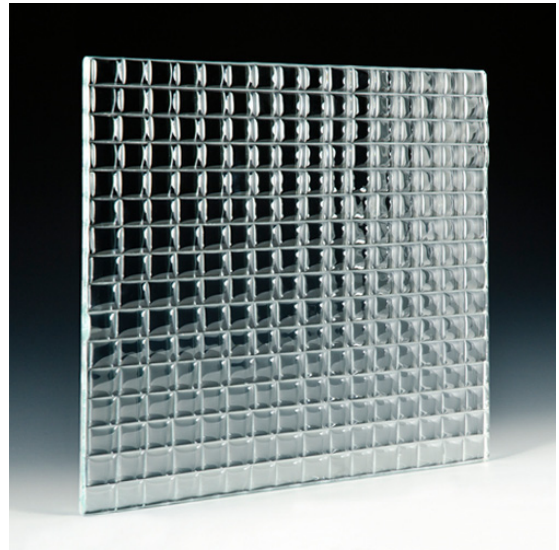

GRILLE TEXTURED GLASS

PRODUCT INFORMATION

Formation Series Grille Textured Glass is an off shoot of our extremely popular Convex Glass Series. Produced with a Convex Style mold, the design is reduced in size to create a dazzling, micro pattern. This contemporary glass can be produced in clear or low iron glass, and in panels up to 5'0 x 10'0. Each panel will be safety tempered to meet building code requirements. For added effect, frosted, fire frosted, and color finishes can be easily applied to create a stronger privacy effect or a more colorful appearance.

MAXIMUM PANEL SIZE		FEET	METERS			
Annealed or Tempered		5 x 10	1,5 x 3,0			
GLASS TYPES / THICKNESS		1/4" 6 MM	3/8" 10 MM	1/2" 12 MM	5/8" 15 MM	3/4" 19 MM
Clear		•	•	•	•	•
Low Iron		•	•	•	•	•
Tints	Aqua Blue, Blue, Green	•				
	Black	•	•	•		
	Bronze	•	•	•		
Edgework		Machine flat polished				
Color Finishes		Lucent, Gemstone, Duotone, Pearl, Satin				
Privacy Finishes		Frosted or Etched				
Safety		Tempered or Laminated				
Cleaning		Our glass products can be cleaned with liquid cleaners and paper towels, or soft clothes. Liquid cleaners with out ammonia will help reduce streaks on the glass. Avoid all abrasive cleaning materials.				