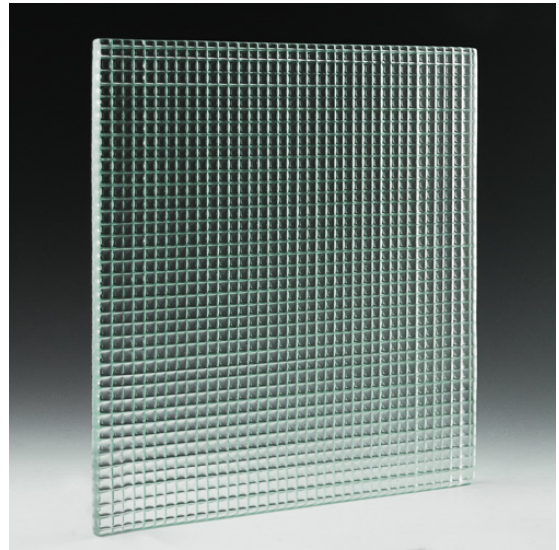

SCREEN TEXTURED GLASS

PRODUCT INFORMATION

Formation Series Screen Textured Glass is an off shoot of our extremely popular Convex Glass Series. Produced with a Convex Style mold, the design is reduced in size to create a dazzling, micro pattern. This contemporary glass can be produced in clear or low iron glass, and in panels up to 5'0 x 10'0. Each panel will be safety tempered to meet building code requirements. For added effect, frosted, fire frosted, and color finishes can be easily applied to create a stronger privacy effect or a more colorful appearance.

MAXIMUM PANEL SIZE	FEET	METERS			
Annealed or Tempered	5 x 10	1,5 x 3,0			
GLASS TYPES / THICKNESS	1/4" 6 MM	3/8" 10 MM	1/2" 12 MM	5/8" 15 MM	3/4" 19 MM
Clear	•	•	•	•	•
Low Iron	•	•	•	•	•
Tints	Aqua Blue, Blue, Green				
	•	•	•	•	•
	Black				
	•	•	•	•	•
	Bronze				
	•	•	•	•	•
Edgework	Machine flat polished				
Color Finishes	Lucent, Gemstone, Duotone, Pearl, Satin				
Privacy Finishes	Frosted or Etched				
Safety	Tempered or Laminated				
Cleaning	Our glass products can be cleaned with liquid cleaners and paper towels, or soft clothes. Liquid cleaners with out ammonia will help reduce streaks on the glass. Avoid all abrasive cleaning materials.				